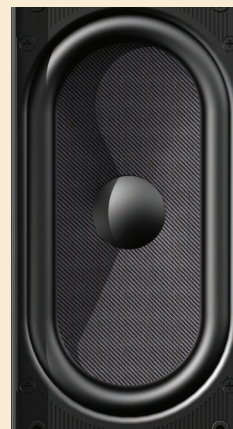

MYTHOS STS SUPERTOWER®

State of the Art Definitive Technology

Each Mythos STS contains a D'Appolito array consisting of two high-definition 4½" drivers surrounding a 1" dome tweeter housed in an acoustically isolated sealed enclosure. The drivers feature Definitive's patent-pending Balanced Double Surround System (BDSS) technology that supports the speaker cone at both the inner and outer edges for longer, more linear excursion, greater clarity and finely textured inner detail. The tweeter is a pure aluminum dome, which has been heat-treated to relax the crystal structure and then coated with a ceramic to produce extended highs that reveal nuance and shimmer without a trace of edginess. The slim, curved shape of the enclosure reduces diffraction contributing to the STS's remarkable imaging that is truly startling in its ability to float utterly lifelike highly defined sonic images across a broad and deep soundstage.

The subwoofer is built around a 5" x 10" racetrack-shaped polymer/carbon composite cone driver powered by a built-in 300-Watt digital amplifier and pressure-coupled to two 5" x 10" racetrack-shaped planar low-bass radiators for a total bass radiating area greater than a 12" woofer. A pair of STSs is like having two 12", 300-Watt powered subwoofers in your room without taking up all the floor space. The result is bass that is deep, powerful and impactful while at the same time having the kind of tight, controlled and accurate response of the finest and costliest audiophile speakers.

The Sound Will Amaze You