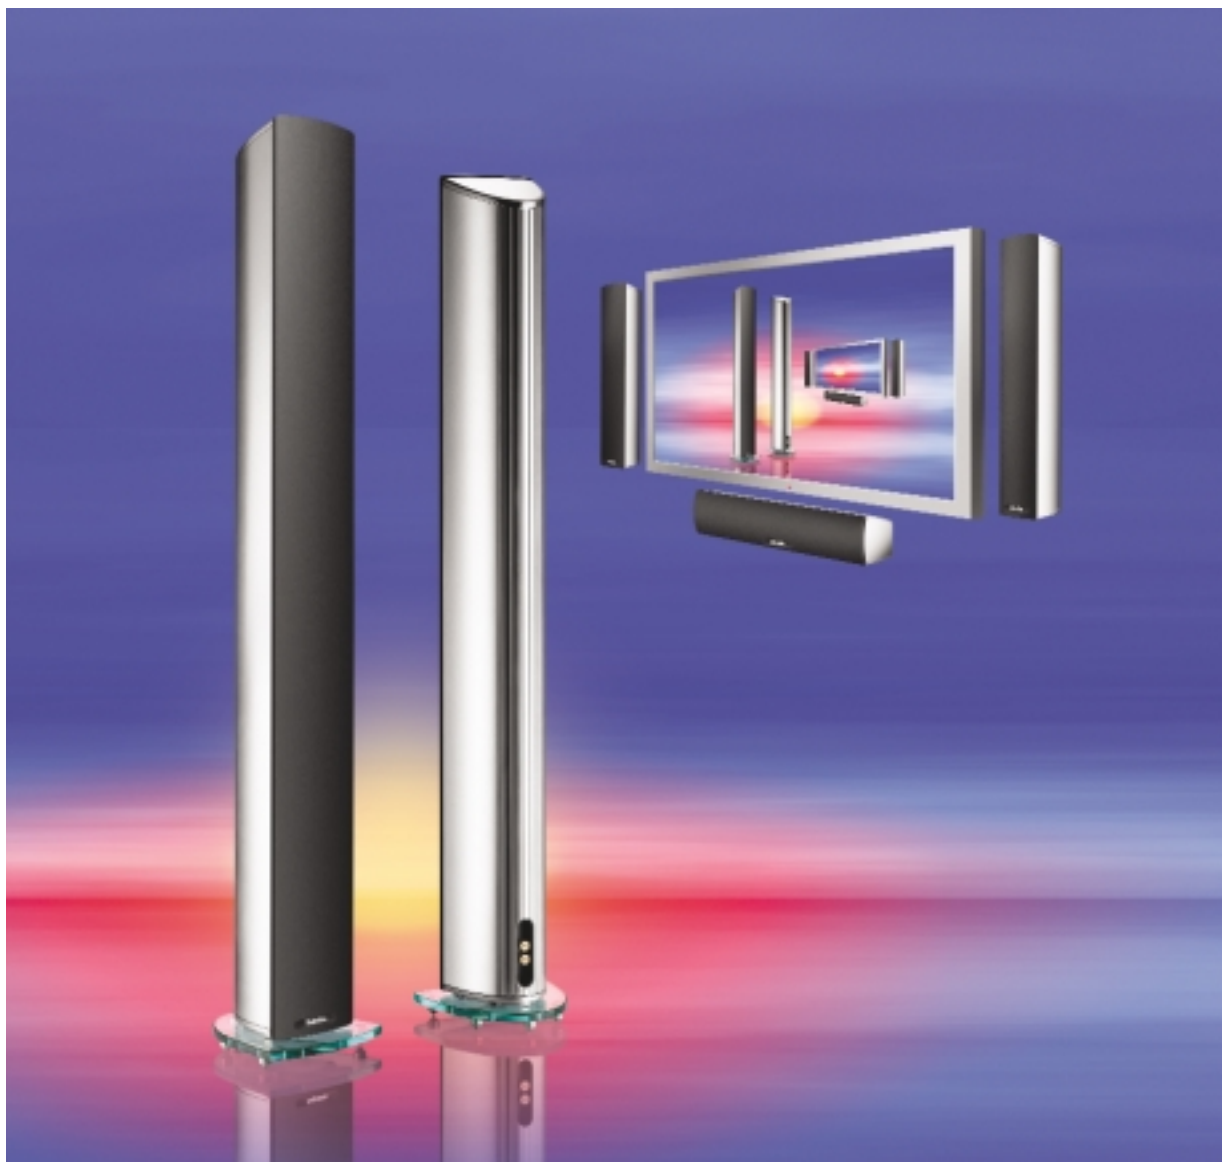

Dimensions: 25.1"H x 5.4"W x 4.3"D. **Freq. Response:** 45Hz – 30kHz. **Rec. Assoc. Amp.:** 10 – 200 watts/channel. Magnetically shielded.

Mythos™ Three Center Channel

Mythos Three is designed as a high-definition center channel for on-wall or set-top mounting to match either Mythos One or Mythos Two. Dimensions and specifications are the same as Mythos Two; however, the crossover has been optimized for center channel use and both the left and right sides of Mythos Three have our distinctive and stylish angled cut. In addition, whereas the bottom of the Mythos Two is flat to allow for shelf mounting, both the left and right sides of Mythos Three have a distinctively stylish angled cut. A stainless steel wall-mounting bracket is included.