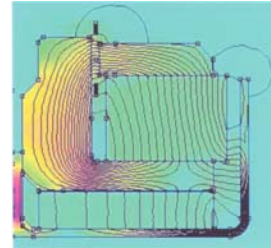

Magnetic system was optimized by finite element analysis to maximize magnetic flux in the gap for high efficiency and linear excursion

High temperature, oversized, lightweight vented voice coil for improved power handling and quick transient response.

Lengthened voice coil for increased linearity and lower distortion.

The die-cast alloy basket minimizes ringing and vibration while the open area minimizes back wave reflections.

BDSS (balanced double surround system) surrounds support the cone at two points to provide better mechanical stability for longer, more linear excursion and improved damping to suppress parasitic cone resonance.

Waveguide - smoothes off-axis response for broad, even dispersion and better imaging

Deeply drawn mineral-filled monpolymer cone engineered using sophisticated 3D modeling techniques for wide range performance