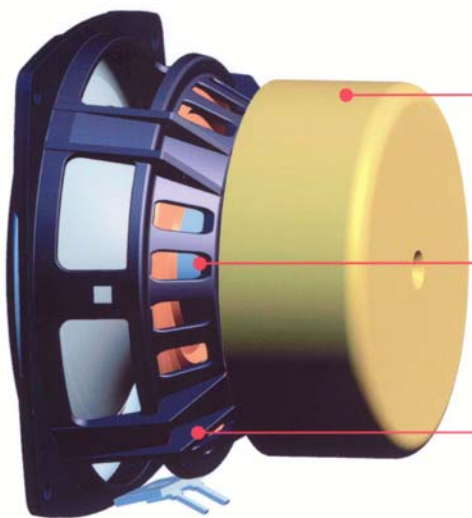

## Exclusive Definitive BDSS Driver Technology

Definitive's Balanced Double Surround System drivers are the most advanced in our history and set new standards for wide-bandwidth accurate frequency response, broad dispersion, low distortion and detail retrieval. BDSS drivers allow you to hear more of the music with greater accuracy and enjoyment than ever before.

Magnetic system was optimized by finite element analysis to maximize magnetic flux in the gap for high efficiency and linear excursion

High temperature, oversized, lightweight vented voice coil for improved power handling and quick transient response.

Lengthened voice coil for increased linearity and lower distortion.

The die-cast alloy basket minimizes ringing and vibration while the open area minimizes back wave reflections.

BDSS (balanced double surround system) surrounds support the cone at two points to provide better mechanical stability for longer, more linear excursion and improved damping to suppress parasitic cone resonance.

Waveguide - smoothes off-axis response for broad, even dispersion and better imaging

Deeply drawn mineral-filled monpolymer cone engineered using sophisticated 3D modeling techniques for wide range performance